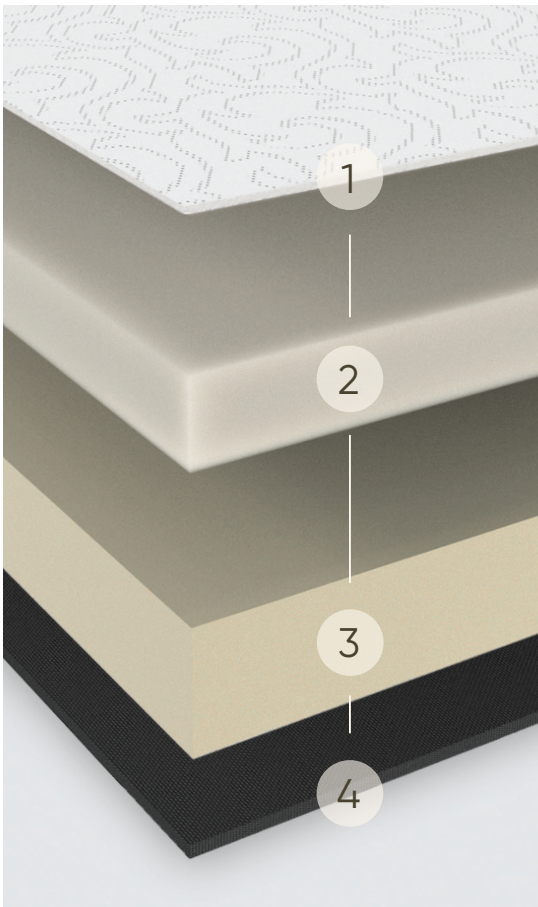

COPPER BEAD TECHNOLOGY

Both gel layers are enhanced with heat-reactive copper beads that draw warmth away from the body and guide it into its conductive matrix, to ensure a cooler experience.

COOLING COMFORT RELIEF

Embrace the benefits of space-cradling comfort that relieves the body of tension and leaves you refreshed and rejuvenated.

3

4 Base Platform

TEMPUR-PEDIC®

A plush memory foam that conforms perfectly to your body, allowing your shoulders and hips to sink into the mattress, virtually eliminating painful pressure points. Featuring a premium, breathable fabric cover, the Tempur-Pedic® mattress is engineered to last while providing personalized comfort.