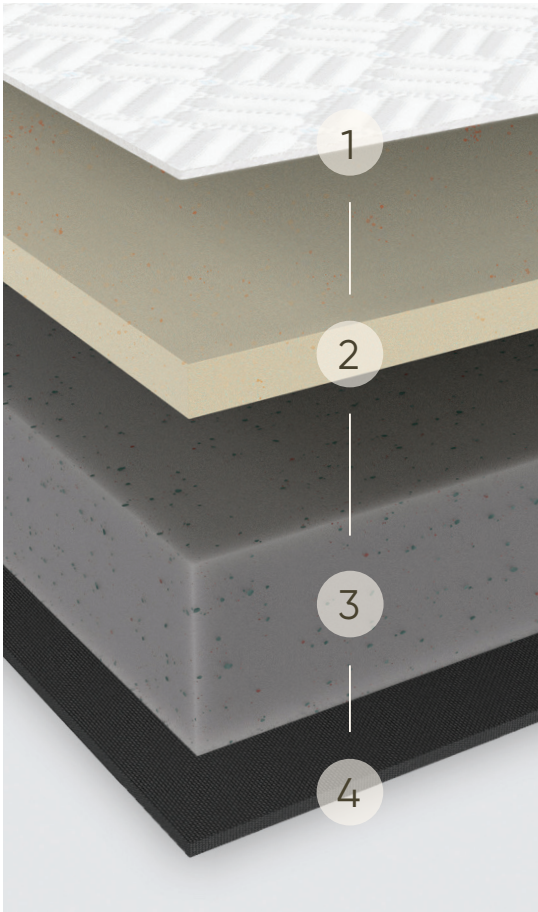

2 HiPerform Foam

10X STRONGER THAN STEEL

Carbon fiber is known for its unrivaled strength. When joined to foam, it retains the gentle pliability while infusing the high-performance support and flexibility.

CELL SURFACE INFUSION

Each cell in the foam is layered with an infusion of carbon fiber that strengthens structural integrity from its very core.

PERFORMS LIKE HIGH-DENSITY

The ultralight foam performs just like a denser style without the burden of additional bulk while offering uncompromising support in deep compression zones.

3 Base Platform

COOLING GEL

A revolutionary gel mattress featuring three layers of cooling action and copper-infused beads that draw heat away from the body for a cooler sleeping experience. Featuring a premium, breathable fabric cover, the Cooling Gel mattress is engineered to last while providing temperature-controlled comfort.